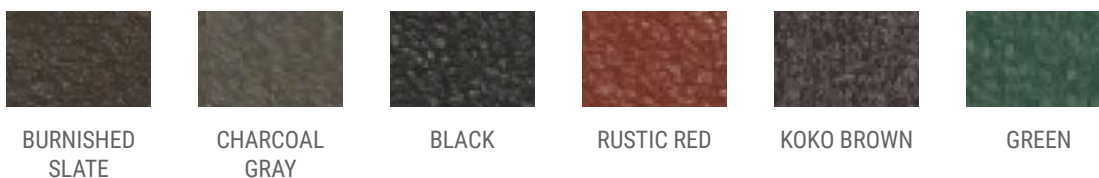

* PREMIUM COLORS

BERRY

BLACK

COPPER PENNY*

CHARCOAL

COCOA BROWN

HAWAIIAN BLUE

IVORY

IVY GREEN

LIGHT GRAY

SADDLE TAN

TAUPE

RUSTIC RED

BUCKSKIN

BURNISHED SLATE

DARK RED

EVERGREEN

GALLERY BLUE

LIGHT STONE

Standard: 26 and 24 Gauge (40 Year)

BRIGHT WHITE

Galvalume
(20-Year)

*Available in all Gauges
and Profiles!

Note. Colors shown are approximate and may vary slightly from painted material

All Pioneer Metals 40-Year Paint Systems are Energy Star Rated. 10-Year Paint Systems may vary

STANDING SEAM

Standard: 26 Gauge Only (40 Year)

* PREMIUM COLORS

Kynar500: 24 Gauge Only

Crinkle

Note. Colors shown are approximate and may vary slightly from painted material