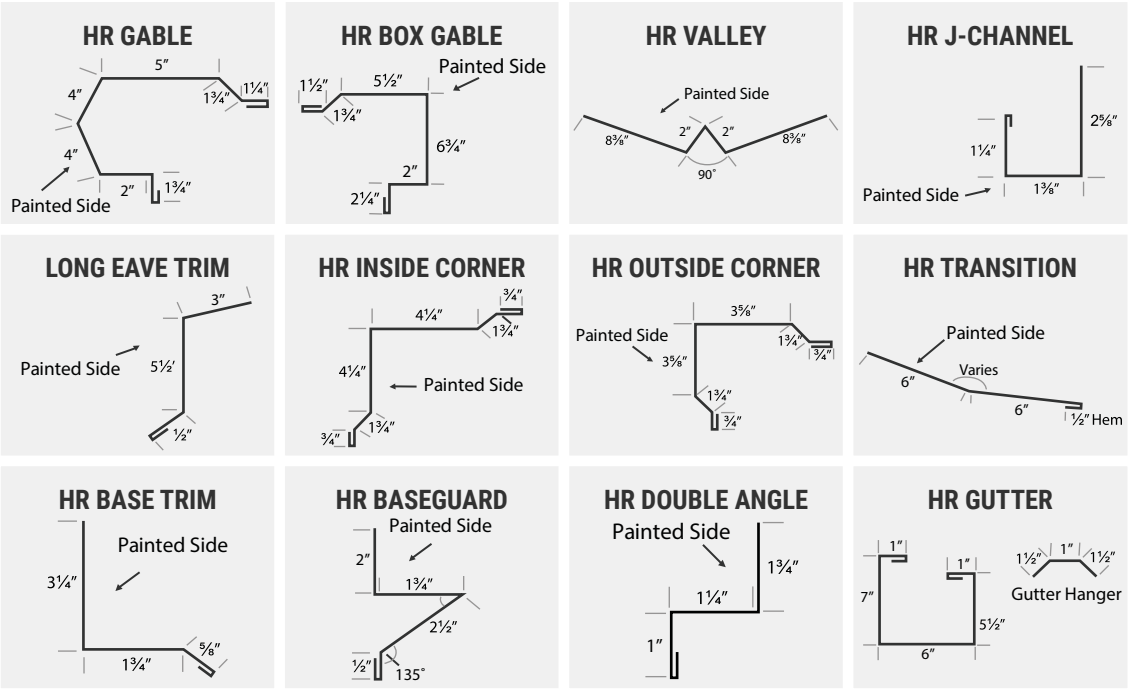

Note. Colors shown are approximate and may vary slightly from painted material.

TRIM: LR

<p>LR RIDGE CAP</p>	<p>LR VALLEY</p>	<p>LR GABLE TRIM</p>	<p>LR EAVE DRIP</p>
<p>HIP CAP</p>	<p>LR TRANSITION FLASHING</p>	<p>ENDWALL / SIDEWALL FLASHING</p>	<p>STEP SIDEWALL FLASHING</p>
<p>ANGLE 3" X 3"</p>	<p>ANGLES 1 1/2"</p>	<p>LR INSIDE CORNER</p>	<p>LR OUTSIDE CORNER</p>
<p>LR J-CANNEL</p>	<p>LR DOUBLE ANGLE FLASHING</p>	<p>LR BASE TRIM</p>	<p>LR BASEGUARD</p>
<p>GAMBREL FLASHING</p>	<p>20" RIDGE CAP</p>	<p>LR GUTTER</p>	<p>DOWNSPOUT</p>

HIGH-RIB

STANDING SEAM

Note. Colors shown are approximate and may vary slightly from painted material

All Pioneer Metals 40-Year paint systems are **Energy Star Certified**. 10-Year paint system may vary.