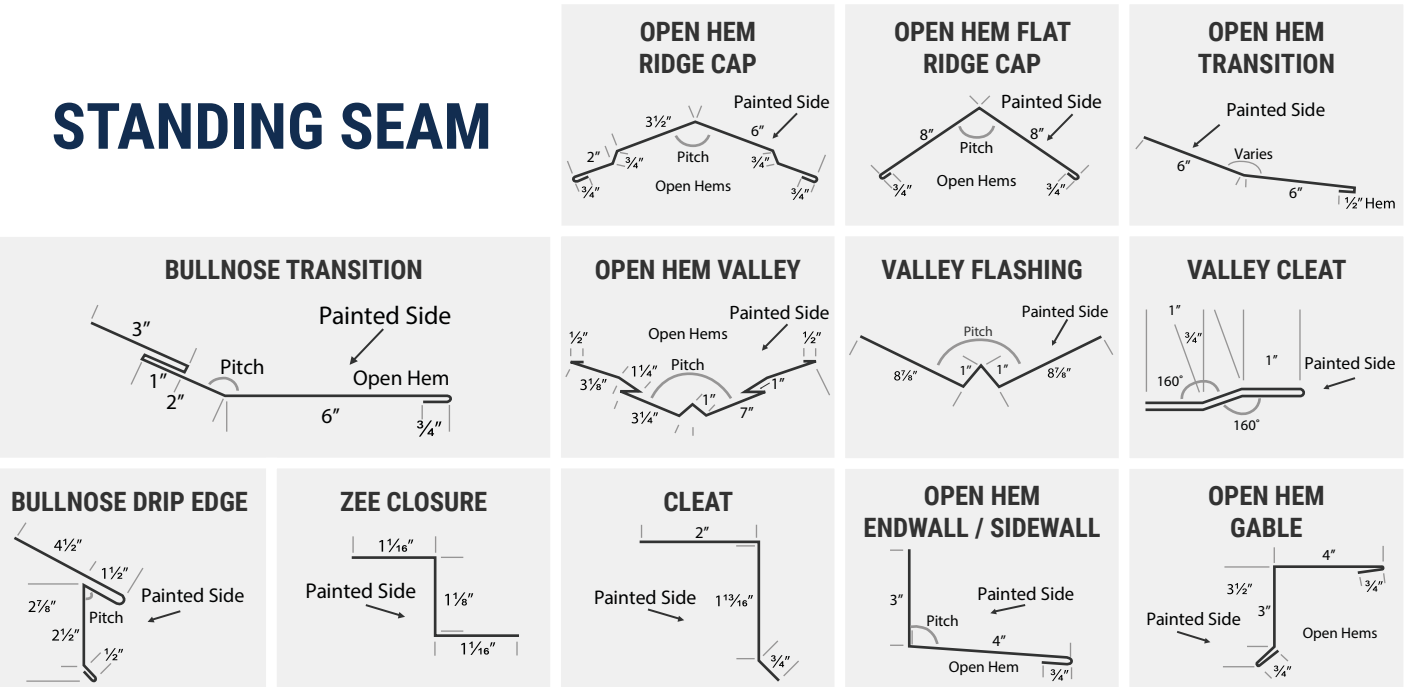

Note. Colors shown are approximate and may vary slightly from painted material.

TRIM: LR

<p>LR RIDGE CAP</p>	<p>LR VALLEY</p>	<p>LR GABLE TRIM</p>	<p>LR EAVE DRIP</p>
<p>HIP CAP</p>	<p>LR TRANSITION FLASHING</p>	<p>ENDWALL / SIDEWALL FLASHING</p>	<p>STEP SIDEWALL FLASHING</p>
<p>ANGLE 3" X 3"</p>	<p>ANGLES 1 1/2"</p>	<p>LR INSIDE CORNER</p>	<p>LR OUTSIDE CORNER</p>
<p>LR J-CANNEL</p>	<p>LR DOUBLE ANGLE FLASHING</p>	<p>LR BASE TRIM</p>	<p>LR BASEGUARD</p>
<p>GAMBREL FLASHING</p>	<p>20" RIDGE CAP</p>	<p>LR GUTTER</p>	<p>DOWNSPOUT</p>

HIGH-RIB

STANDING SEAM

Note. Colors shown are approximate and may vary slightly from painted material

All Pioneer Metals 40-Year paint systems are **Energy Star Certified**. 10-Year paint system may vary.