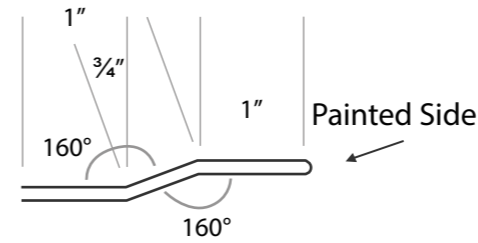

770-504-8688

979 Highway 42 S,
Jackson, GA, 30233

www.pioneermetalsga.com

STANDING SEAM

OPEN HEM RIDGECAP

OPEN HEM WIDE RIDGECAP

OPEN HEM FLAT RIDGECAP

BULLNOSE TRANSITION

OPEN HEM VALLEY

VALLEY FLASHING

VALLEY CLEAT

BULLNOSE DRIP EDGE

ZEE CLOSURE

CLEAT

OPEN HEM SIDEWALL / ENDWALL

OPEN HEM GABLE

OPEN HEM TRANSITION